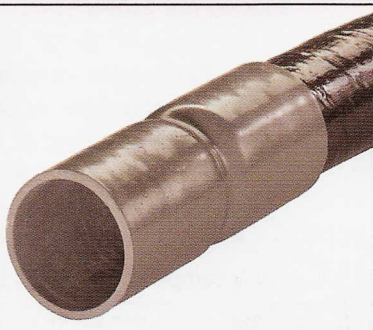

# Champion Fiberglass No Burn Through Fiberglass Elbows

**EAT•N**

**Cutler-Hammer**

**Sandusky**

**ELECTRIC, INC.**

SANDUSKY (419) 625-4915  
NORTH RIDGEVILLE (440) 327-8000  
AKRON (330) 733-7400  
BOWLING GREEN (419) 354-3230

Standard PVC Coupling

Deep Socket PVC Coupling

Easy to Assemble